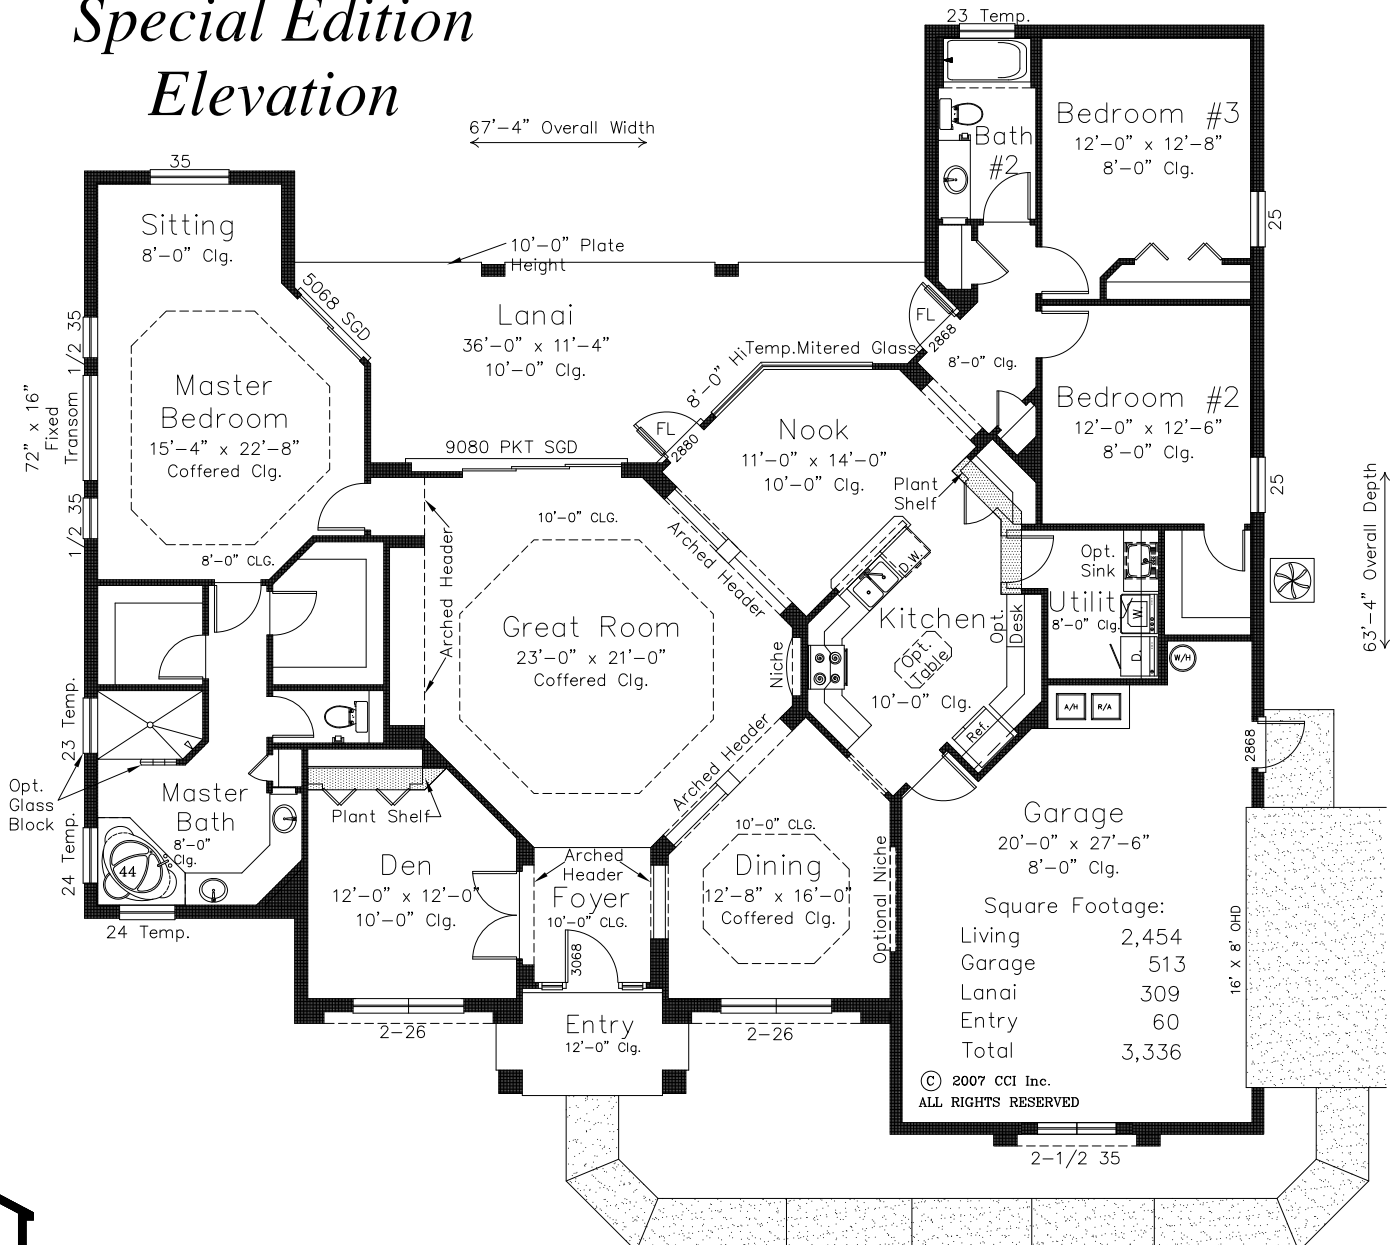

Special Edition Elevation

PLEASE NOTE: 1.) EXTERIOR PERSONAL DOOR IN GARAGE IS INCLUDED WITH 2500 AND 3500 SERIES ONLY
2.) ALL ROOM SIZES ARE APPROXIMATE AS THEY ARE BASED ON ROUGH FRAMING.