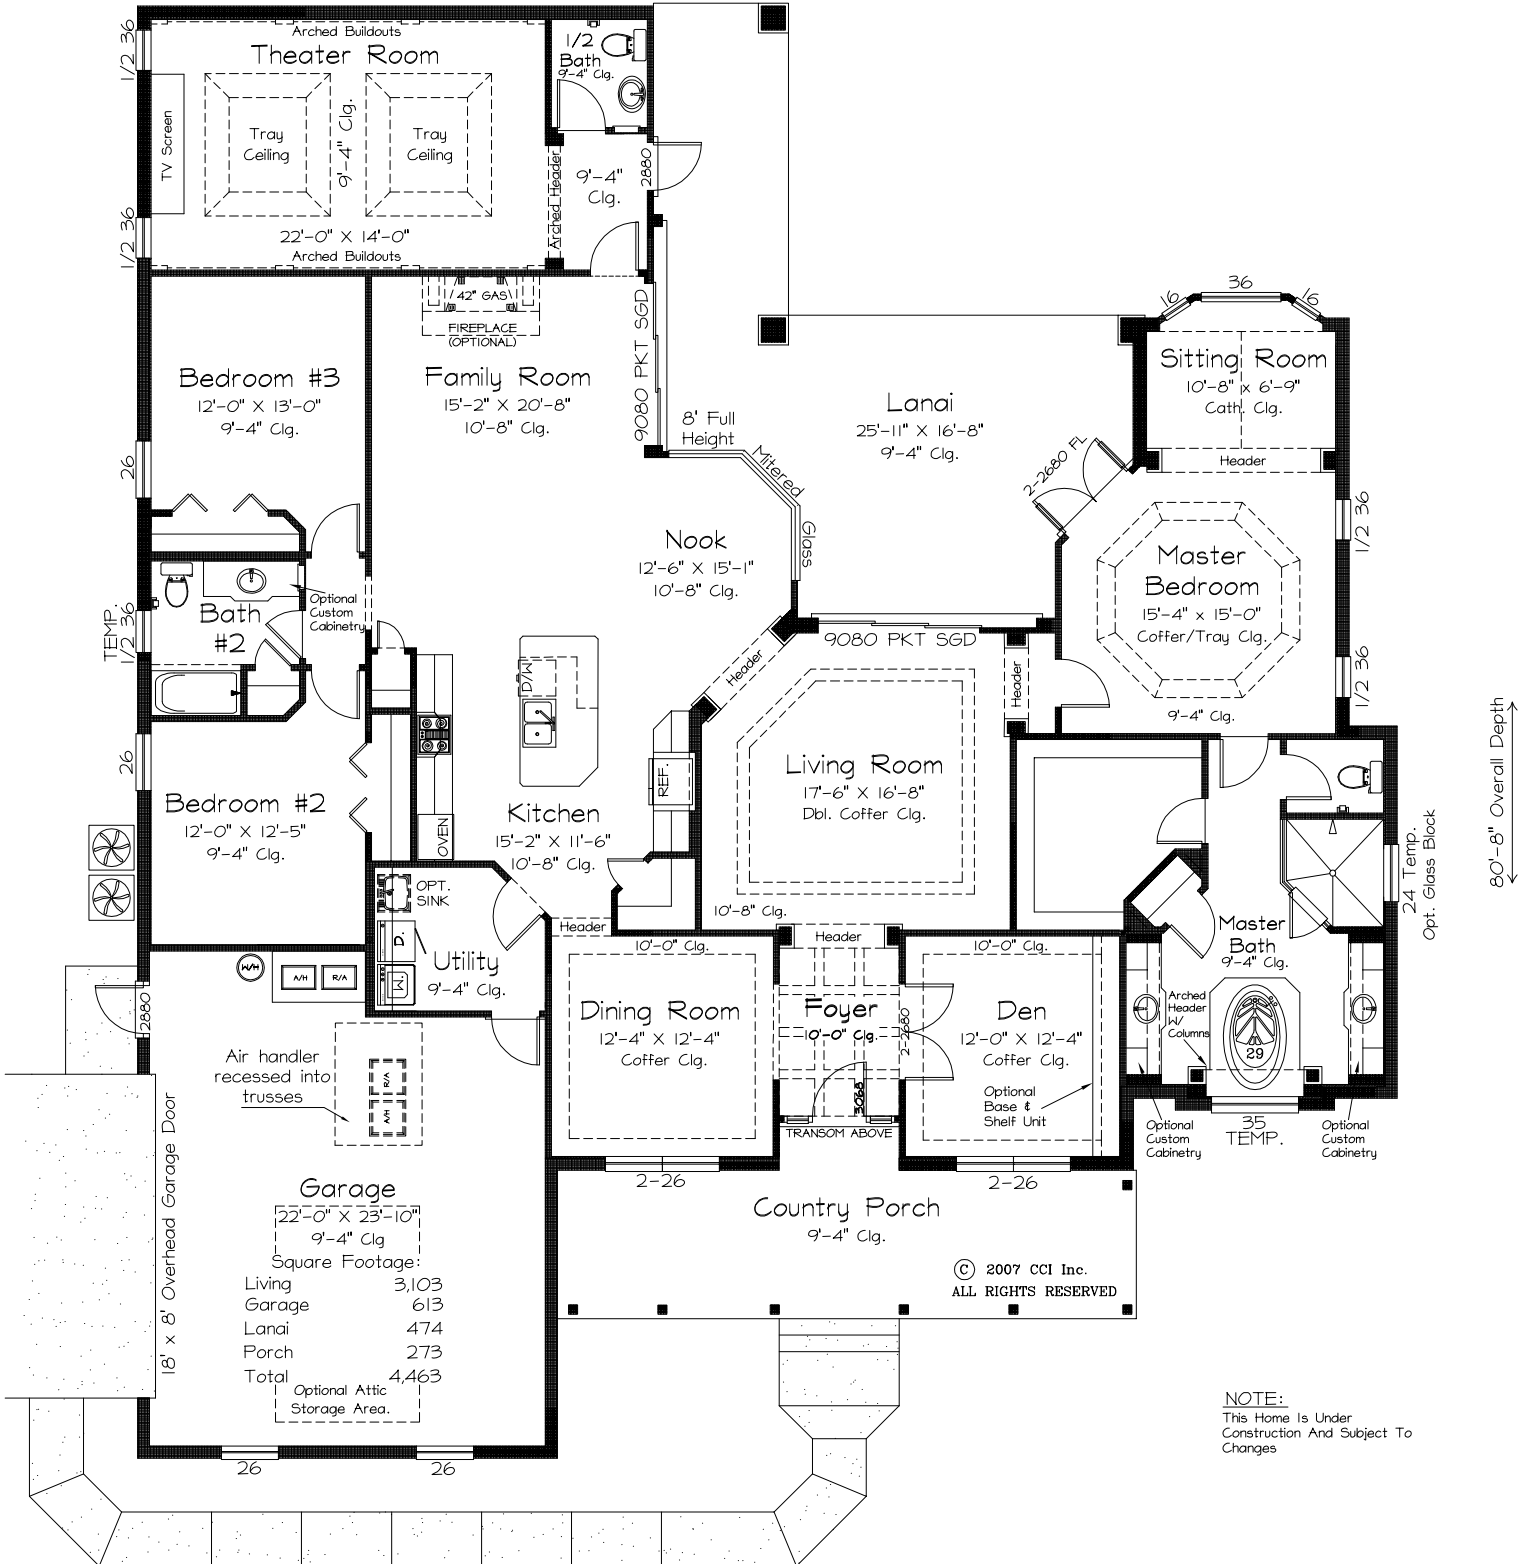

CURINGTON Quality Homes

Sales Centers (352) 401-9707 (352) 402-9707
 Ocala, Florida 34470 2652 N.E. 24th Street
 CGC 014568 www.curington.com 3108

The Wellington V Country Elevation Edition

With Side Entry Garage
 And 9'-4" Plate height

1500 Series
 2500 Series
 3500 Series.

70'-0" Overall Width

PLEASE NOTE: 1.) EXTERIOR PERSONAL DOOR IN GARAGE IS INCLUDED WITH 2500 AND 3500 SERIES ONLY
 2.) ALL ROOM SIZES ARE APPROXIMATE AS THEY ARE BASED ON ROUGH FRAMING.