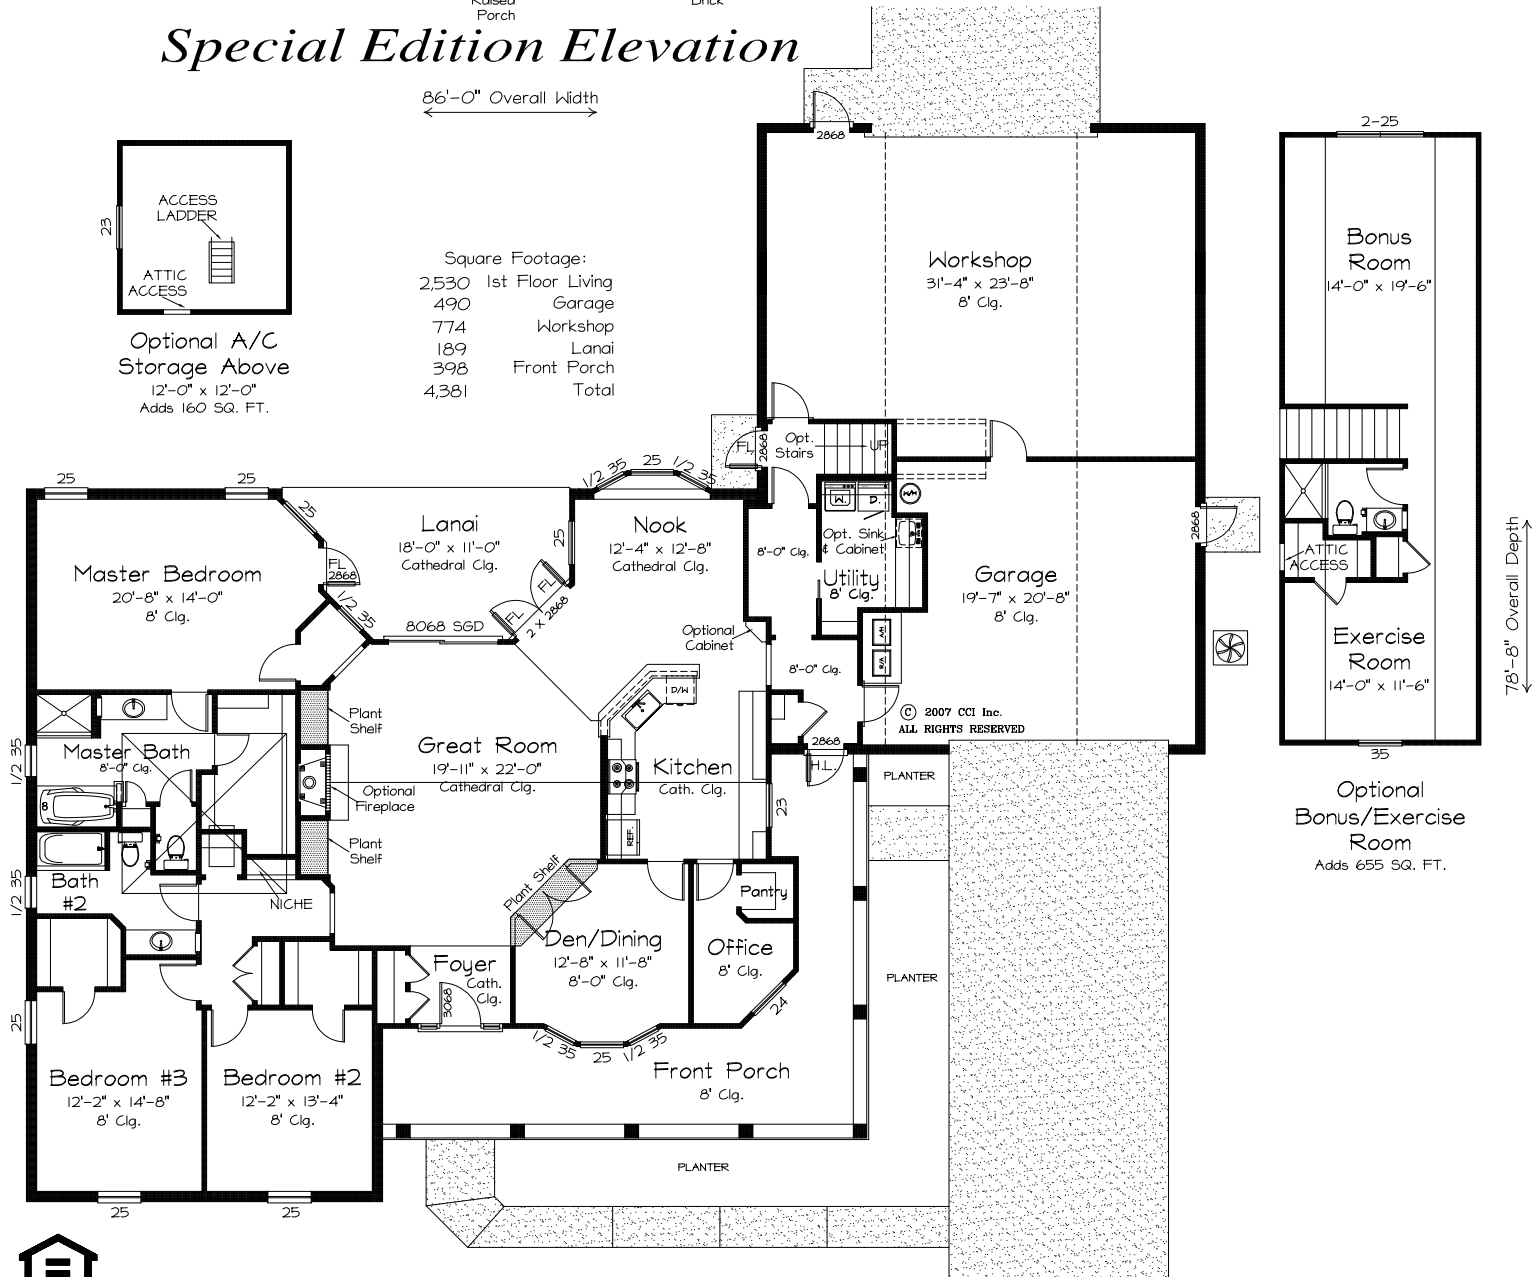

## The Drifton with Workshop

1500 Series  
 2500 Series  
 3500 Series

### Special Edition Elevation

86'-0" Overall Width

Optional A/C  
 Storage Above  
 12'-0" x 12'-0"  
 Adds 160 SQ. FT.

Square Footage:

2,530	1st Floor Living
490	Garage
774	Workshop
189	Lanai
398	Front Porch
4,381	Total

PLEASE NOTE: 1.) EXTERIOR PERSONAL DOOR IN GARAGE IS INCLUDED WITH 2500 AND 3500 SERIES ONLY  
 2.) ALL ROOM SIZES ARE APPROXIMATE AS THEY ARE BASED ON ROUGH FRAMING.