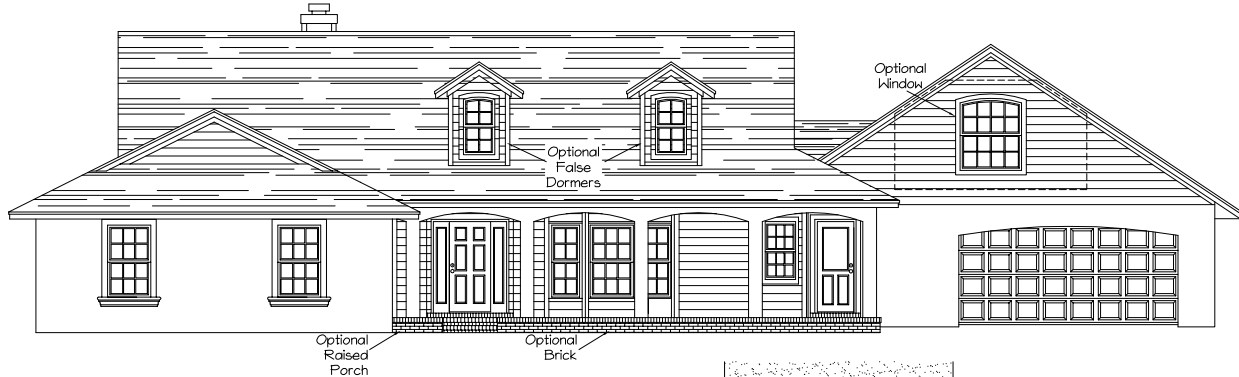

## The Drifton with Workshop

1500 Series  
 2500 Series  
 3500 Series

### Special Edition Elevation

86'-0" Overall Width

Optional A/C  
 Storage Above  
 12'-0" x 12'-0"  
 Adds 160 SQ. FT.

Square Footage:

2,530	1st Floor Living
490	Garage
774	Workshop
189	Lanai
398	Front Porch
4,381	Total